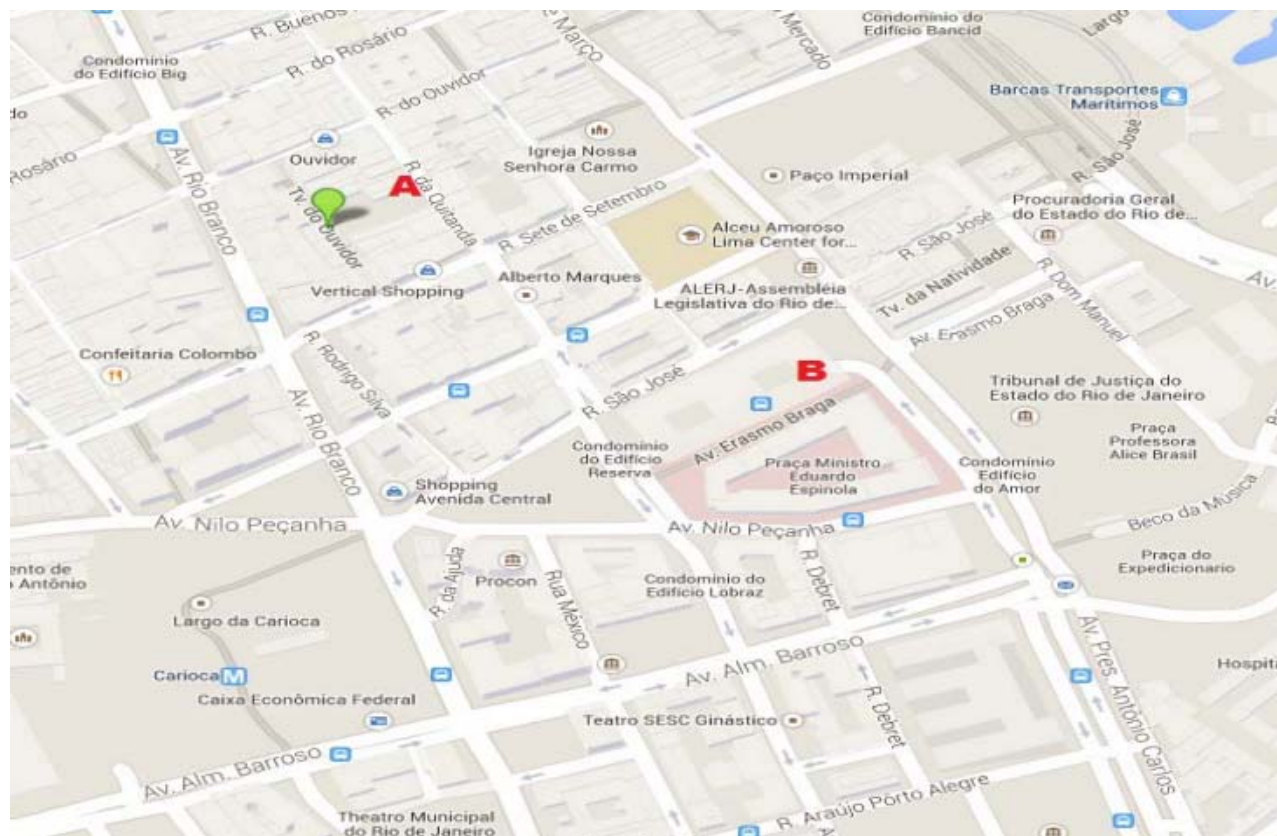

Address & Map

Rio de Janeiro, Brazil

Our Address

CMS Cameron McKenna
Consultores em Direito Estrangeiro
Travessa do Ouvidor 50
5 Andar - Centro
Rio de Janeiro - RJ - CEP 20040-040
Brazil

T +55 (21) 3722 9831
F +44 20 7367 2000

Directions

Rio de Janeiro office

From the Airport

Tom Jobim International Airport

The airport is located 13 miles away from the city.

- Taxi – the journey lasts 30-50 minutes depending on traffic. Yellow cabs and private cabs are available, with the former being slightly cheaper.

Santos Dumont International Airport

The airport is located 1 mile away from the city.

- Taxi – the journey lasts approximately 15 minutes. Yellow cabs and private cabs are available.

By car

If you are travelling by car, please enter post code 20040-040 into your satnav for directions to the office.

The nearest car parks are located at sites A and B on the map overleaf. A is found at Rua da Quitanda 55, and B is located at Rua Sao Jose 35.